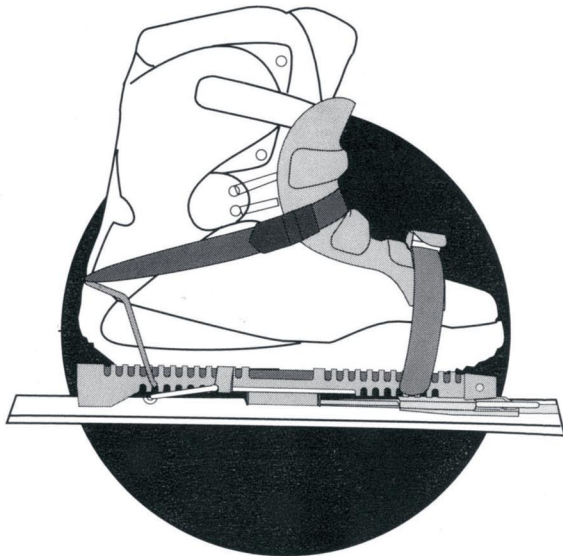

STC ⁺ SNOW
TREKKER
COMPANY
SWITZERLAND

Softkit

original outdoor concept