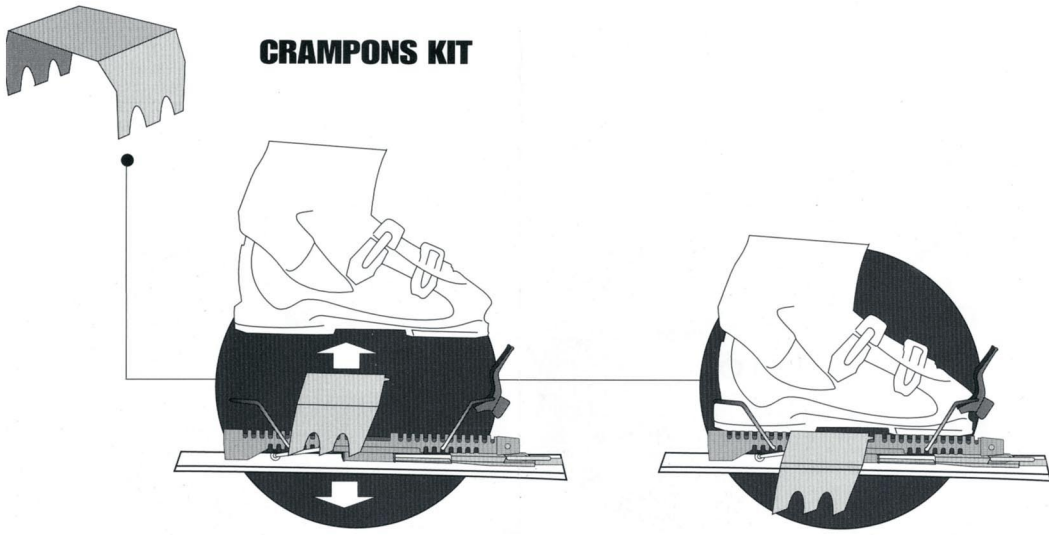

GRAMPONS KIT

original outdoor concept

STC + SNOW
TREKKER
COMPANY
SWITZERLAND

SKI VENTURE

SOFT KIT