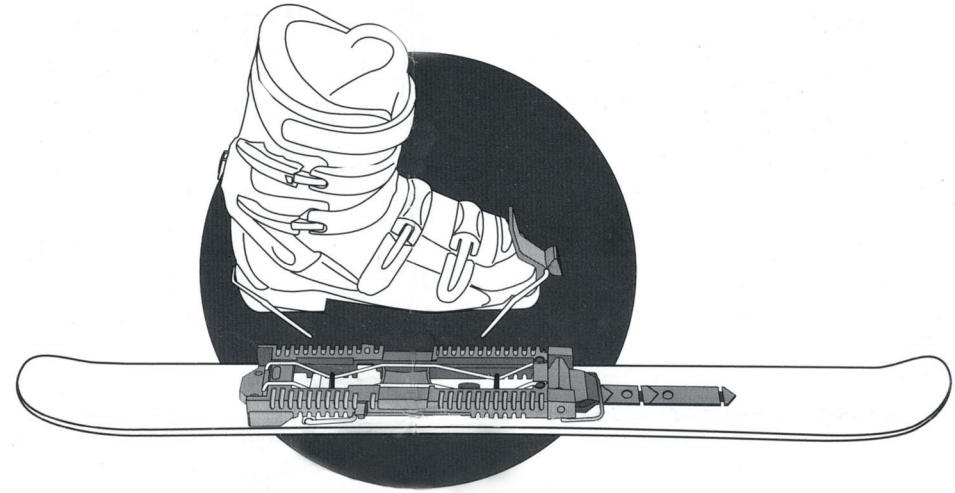

GRAMPONS KIT

original outdoor concept

STC + SNOW
TREKKER
COMPANY
SWITZERLAND

SKI VENTURE

SOFT KIT